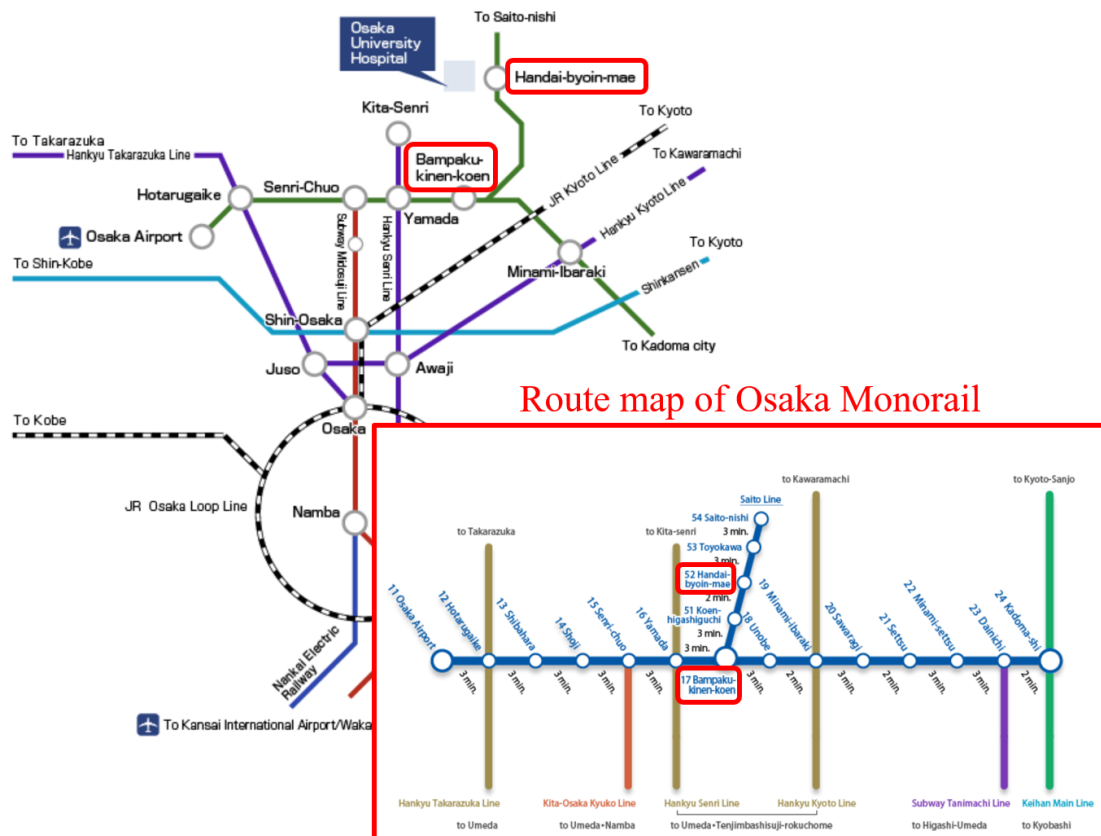

Travel information for gala dinner

referred by google map

From the venue to **Handai-byoin-mae Station** by walk: 10 min

referred by Osaka Monorail HP

From Osaka Monorail **Handai-byoin-mae Station** to **Banpaku-kinen-koen**: 5 min

referred by Hotel Hankyu Expo Park HP

The gala dinner space is the first floor underground in **Hotel Hankyu Expo Park**. You will arrive there for 5 min from the nearest station.