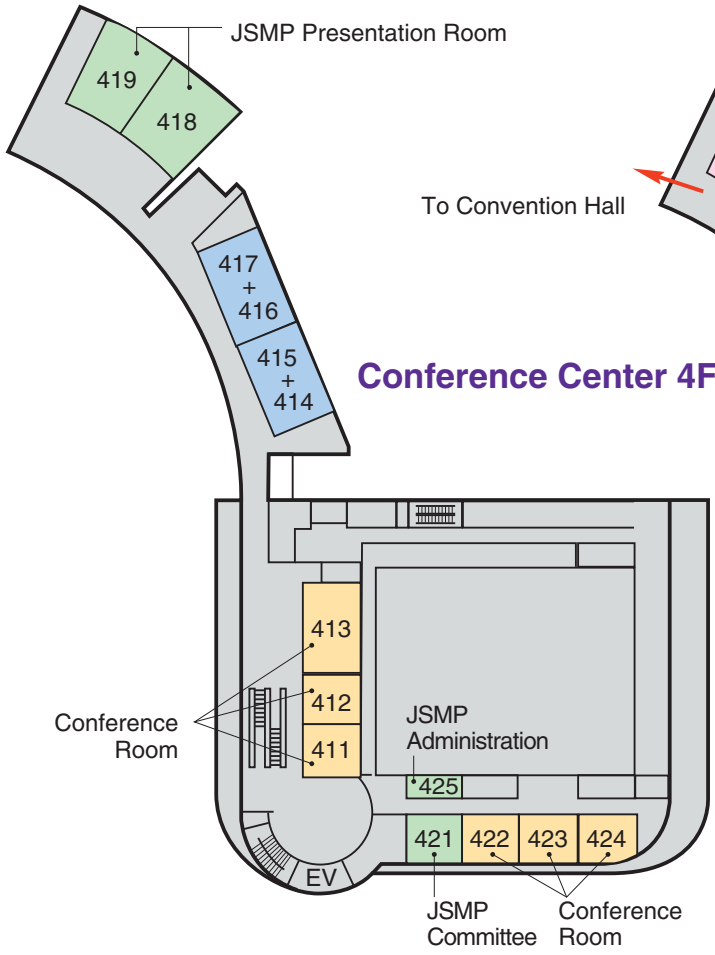

# Venue Map

Help Center (Conference Center 2F)	045-228-6441
JRS Committee (213)	045-228-6437
JSRT Committee (514)	045-228-6438
JSMP Committee (425)	045-228-6439
ITEM Administration	045-228-6571
JRC Administration (212)	045-228-6440

**Conference Center 6F**

**National Convention Hall 3F**

**Conference Center 5F**

**National Convention Hall 2F**

**National Convention Hall 1F**

# Exhibition Hall