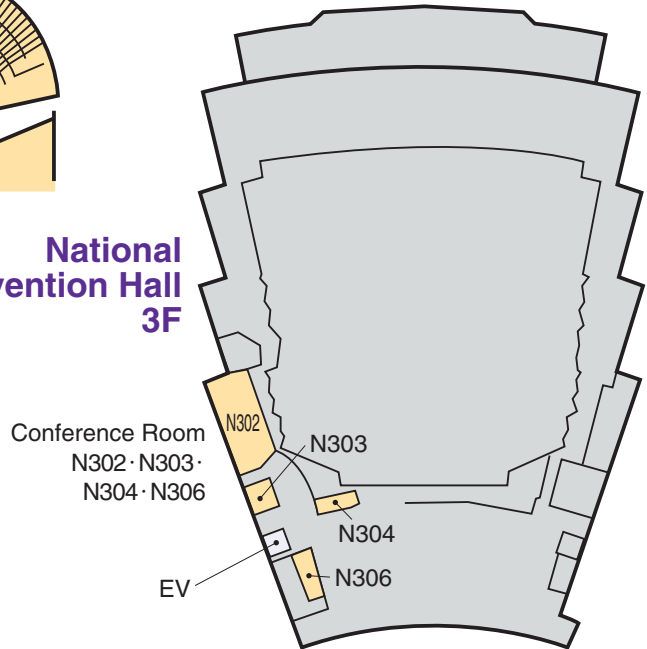

# Venue Map

Help Center (Conference Center 2F)	045-228-6441
JRS Committee (213)	045-228-6437
JSRT Committee (514)	045-228-6438
JSMP Committee (425)	045-228-6439
ITEM Administration	045-228-6571
JRC Administration (212)	045-228-6440

**Conference Center 6F**

**National Convention Hall 3F**

**Conference Center 5F**

**National Convention Hall 2F**

**National Convention Hall 1F**

# Exhibition Hall