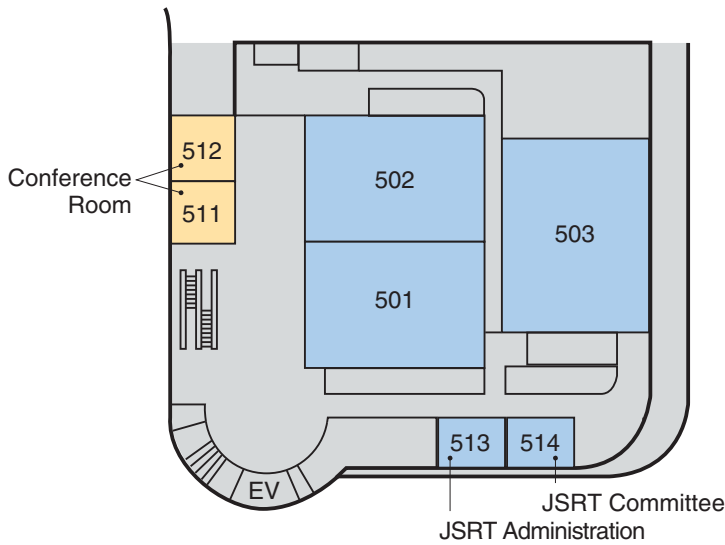

# Venue Map

Help Center (Conference Center 2F)	045-228-6441
JRS Committee (213)	045-228-6437
JSRT Committee (514)	045-228-6438
JSMP Committee (425)	045-228-6439
ITEM Administration	045-228-6571
JRC Administration (212)	045-228-6440

**Conference Center 6F**

**National Convention Hall 3F**

**Conference Center 5F**

**National Convention Hall 2F**

**National Convention Hall 1F**

# Exhibition Hall