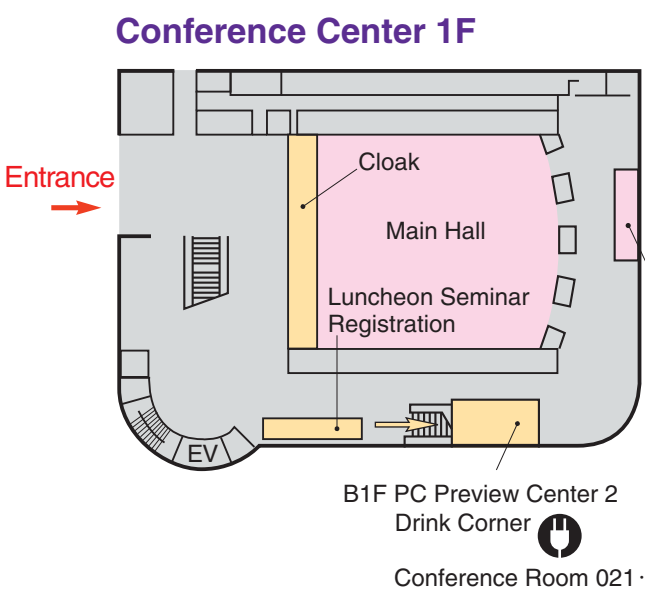

# Venue Map

Help Center (Conference Center 2F)	045-228-6441
JRS Committee (213)	045-228-6437
JSRT Committee (514)	045-228-6438
JSMP Committee (425)	045-228-6439
ITEM Administration	045-228-6571
JRC Administration (212)	045-228-6440

**Conference Center 6F**

**National Convention Hall 3F**

**Conference Center 5F**

**National Convention Hall 2F**

**National Convention Hall 1F**

# Exhibition Hall