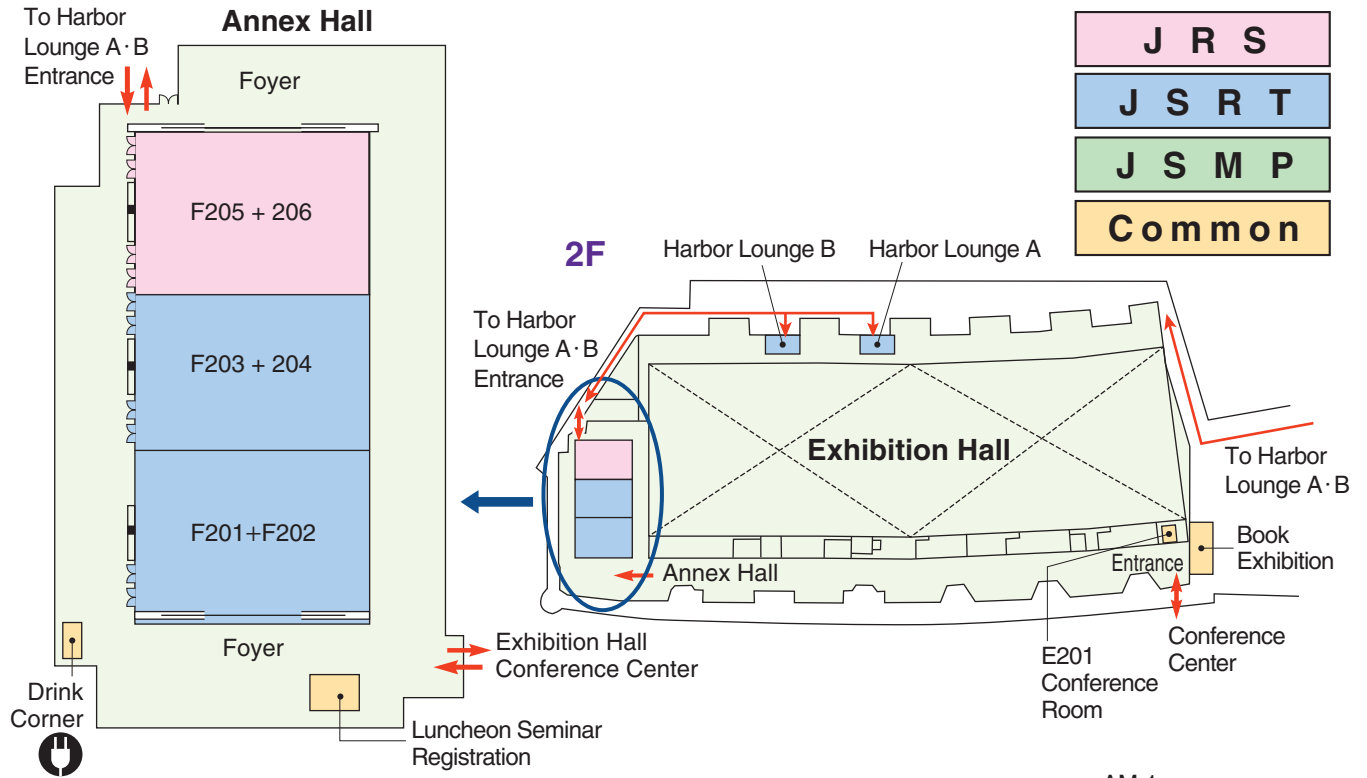

# Venue Map

Help Center (Conference Center 2F)	045-228-6441
JRS Committee (213)	045-228-6437
JSRT Committee (514)	045-228-6438
JSMP Committee (425)	045-228-6439
ITEM Administration	045-228-6571
JRC Administration (212)	045-228-6440

**Conference Center 6F**

**National Convention Hall 3F**

**Conference Center 5F**

**National Convention Hall 2F**

**National Convention Hall 1F**

# Exhibition Hall