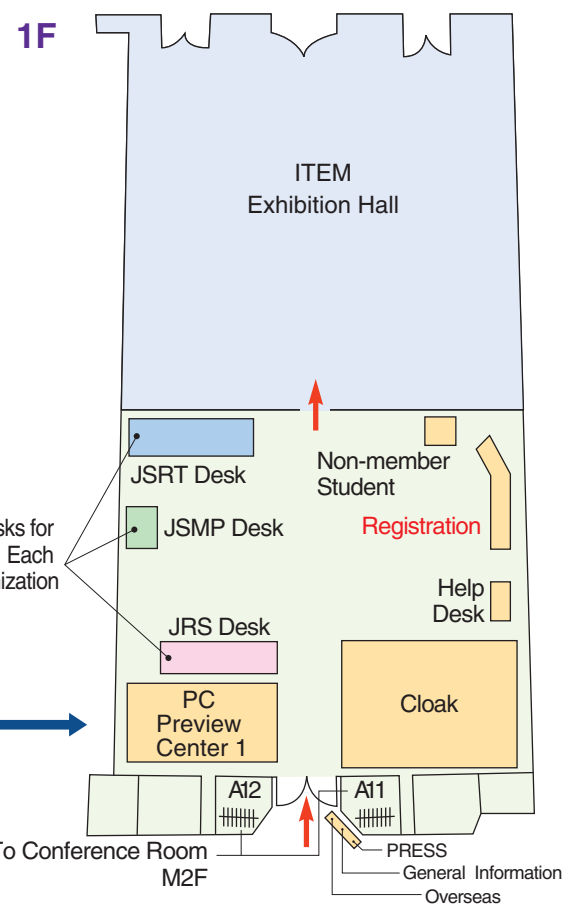

# Venue Map

Help Center (Conference Center 2F)	045-228-6441
JRS Committee (213)	045-228-6437
JSRT Committee (514)	045-228-6438
JSMP Committee (425)	045-228-6439
ITEM Administration	045-228-6571
JRC Administration (212)	045-228-6440

**Conference Center 6F**

**National Convention Hall 3F**

**Conference Center 5F**

**National Convention Hall 2F**

**National Convention Hall 1F**

# Exhibition Hall