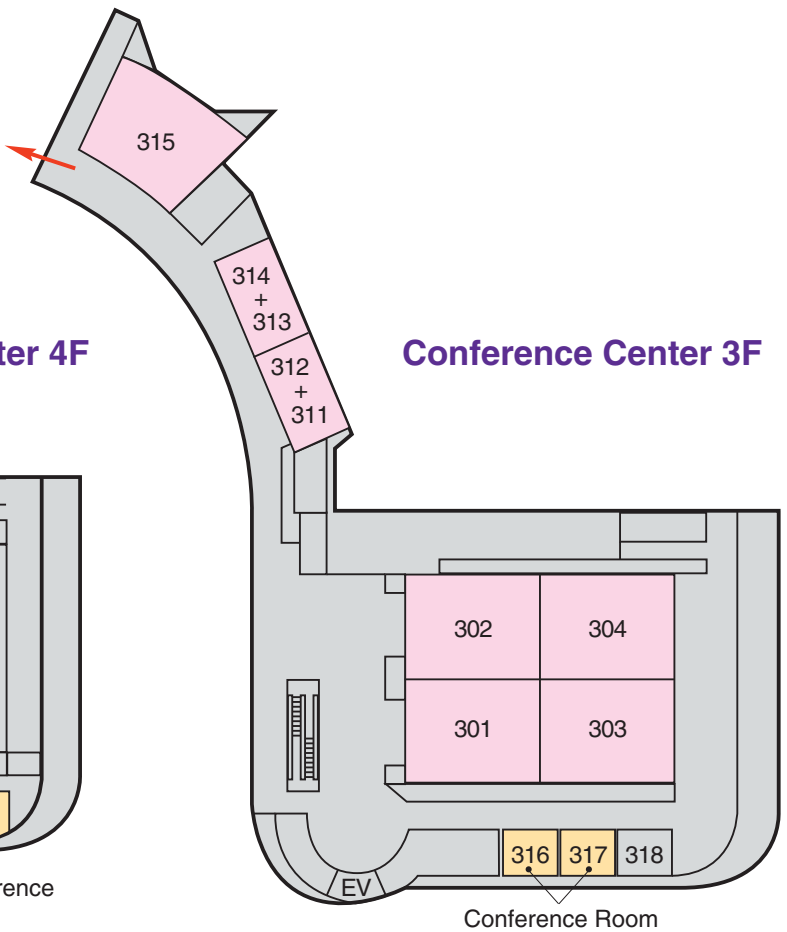

# Venue Map

Help Center (Conference Center 2F)	045-228-6441
JRS Committee (213)	045-228-6437
JSRT Committee (514)	045-228-6438
JSMP Committee (425)	045-228-6439
ITEM Administration	045-228-6571
JRC Administration (212)	045-228-6440

**Conference Center 6F**

**National Convention Hall 3F**

**Conference Center 5F**

**National Convention Hall 2F**

**National Convention Hall 1F**

# Exhibition Hall