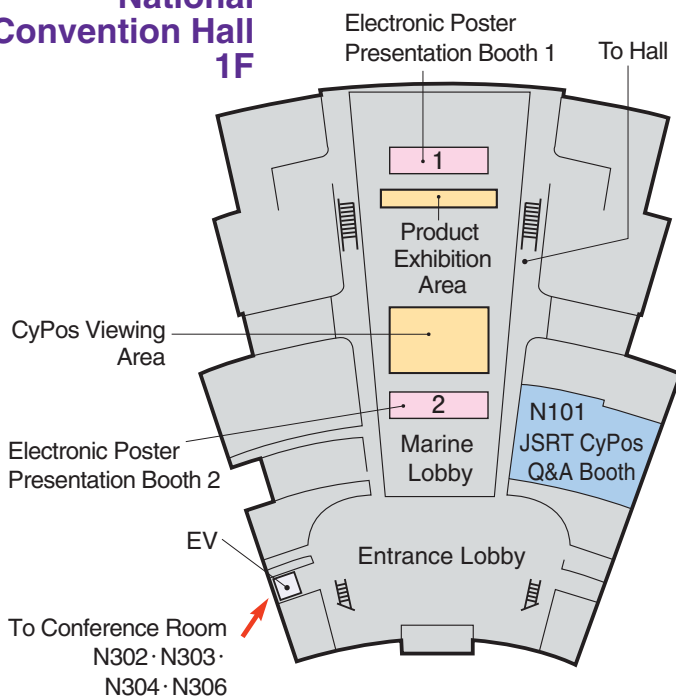

# Venue Map

Help Center (Conference Center 2F)	045-228-6441
JRS Committee (213)	045-228-6437
JSRT Committee (514)	045-228-6438
JSMP Committee (425)	045-228-6439
ITEM Administration	045-228-6571
JRC Administration (212)	045-228-6440

**Conference Center 6F**

**National Convention Hall 3F**

**Conference Center 5F**

**National Convention Hall 2F**

**National Convention Hall 1F**

# Exhibition Hall