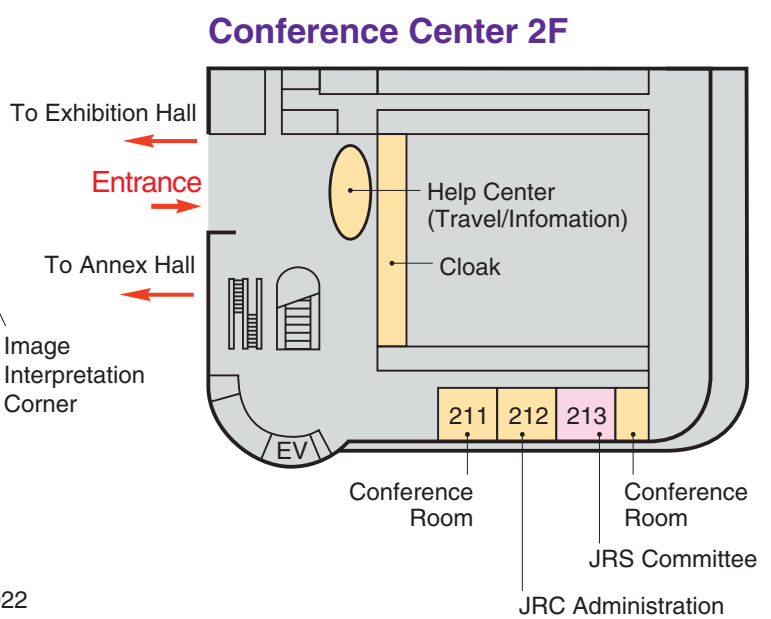

# Venue Map

Help Center (Conference Center 2F)	045-228-6441
JRS Committee (213)	045-228-6437
JSRT Committee (514)	045-228-6438
JSMP Committee (425)	045-228-6439
ITEM Administration	045-228-6571
JRC Administration (212)	045-228-6440

**Conference Center 6F**

**National Convention Hall 3F**

**Conference Center 5F**

**National Convention Hall 2F**

**National Convention Hall 1F**

# Exhibition Hall