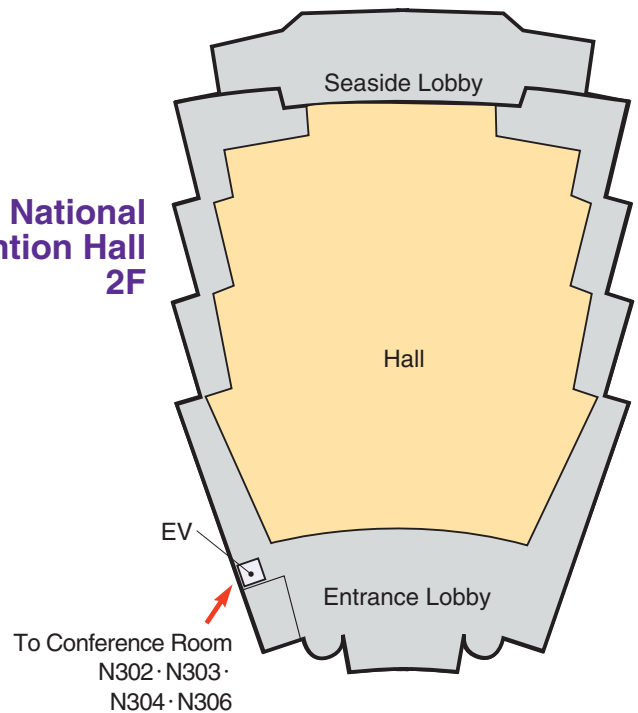

# Venue Map

Help Center (Conference Center 2F)	045-228-6441
JRS Committee (213)	045-228-6437
JSRT Committee (514)	045-228-6438
JSMP Committee (425)	045-228-6439
ITEM Administration	045-228-6571
JRC Administration (212)	045-228-6440

**Conference Center 6F**

**National Convention Hall 3F**

**Conference Center 5F**

**National Convention Hall 2F**

**National Convention Hall 1F**

# Exhibition Hall